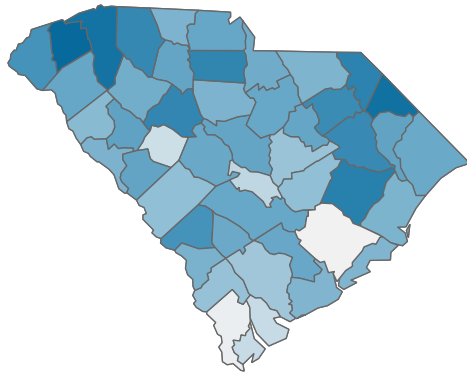

# COVID-19 in South Carolina

As of 11:59 PM on 7/17/2021

**Cases**

**603,641**

**Select Date Range & County to Filter Page Values**  
Non-Null Values Only

**COUNTY**

All

**Past 2 weeks Confirmed**

**3,363**

Rate of COVID-19 Cases per 10,000 population, by County  
County Displayed: **South Carolina** | Dates Displayed: 3/4/2020 to 7/17/2021  
[Use County Filter Above to View ZIP Code Counts](#)

**Find your ZIP**

All

Reported COVID-19 Cases, by Week of Report  
County Displayed: **South Carolina** | Dates Displayed: 3/4/2020 to 7/17/2021

County Displayed: **South Carolina** | Dates Displayed: 3/4/2020 to 7/17/2021  
**Note: Data is suppressed for fewer than 5 cases**