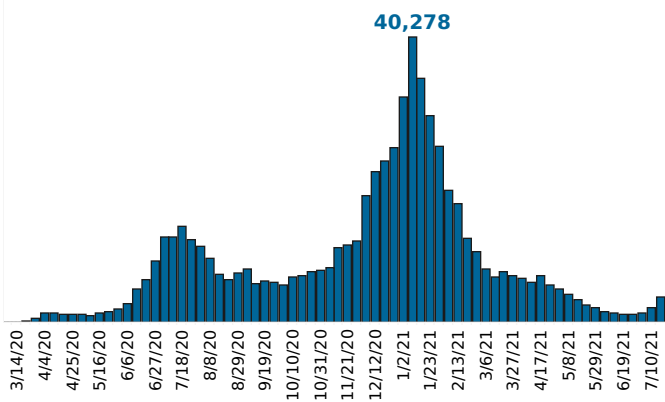

# COVID-19 in South Carolina

As of 11:59 PM on 7/17/2021

**Cases**

**603,641**

**Select Date Range & County to Filter Page Values**  
Non-Null Values Only

**COUNTY**

All

**Past 2 weeks Confirmed**

**3,363**

Rate of COVID-19 Cases per 10,000 population, by County  
County Displayed: **South Carolina** | Dates Displayed: 3/4/2020 to 7/17/2021  
[Use County Filter Above to View ZIP Code Counts](#)

**Find your ZIP**

All

Reported COVID-19 Cases, by Week of Report  
County Displayed: **South Carolina** | Dates Displayed: 3/4/2020 to 7/17/2021

County Displayed: **South Carolina** | Dates Displayed: 3/4/2020 to 7/17/2021  
**Note: Data is suppressed for fewer than 5 cases**